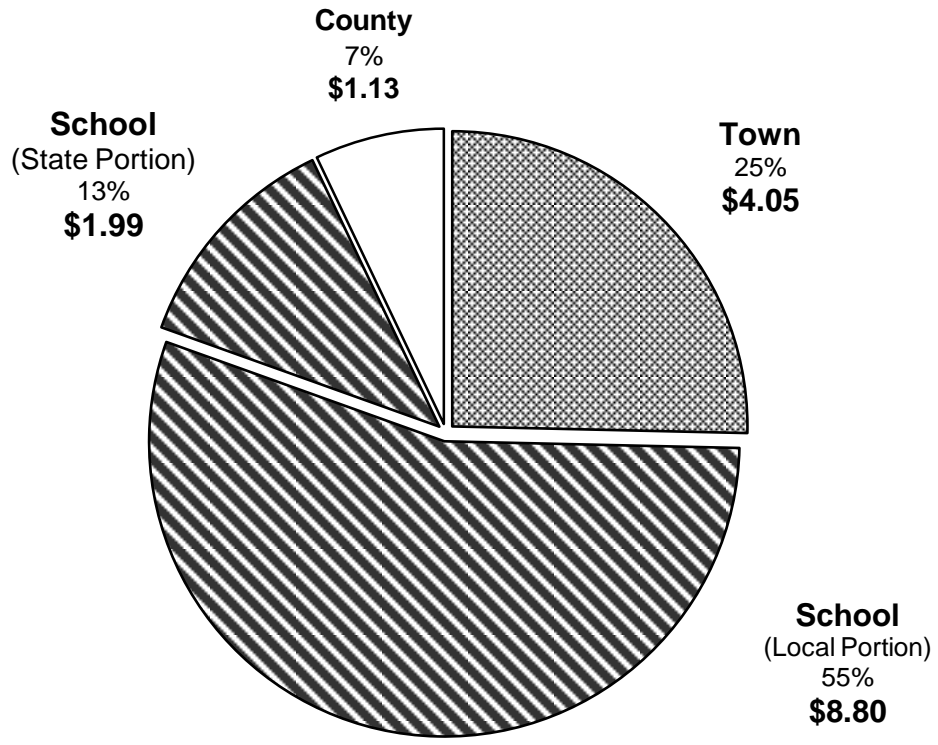

New Hampton 2008 Tax Rate @ \$15.97/thousand

Vertical line on the left side of the page.