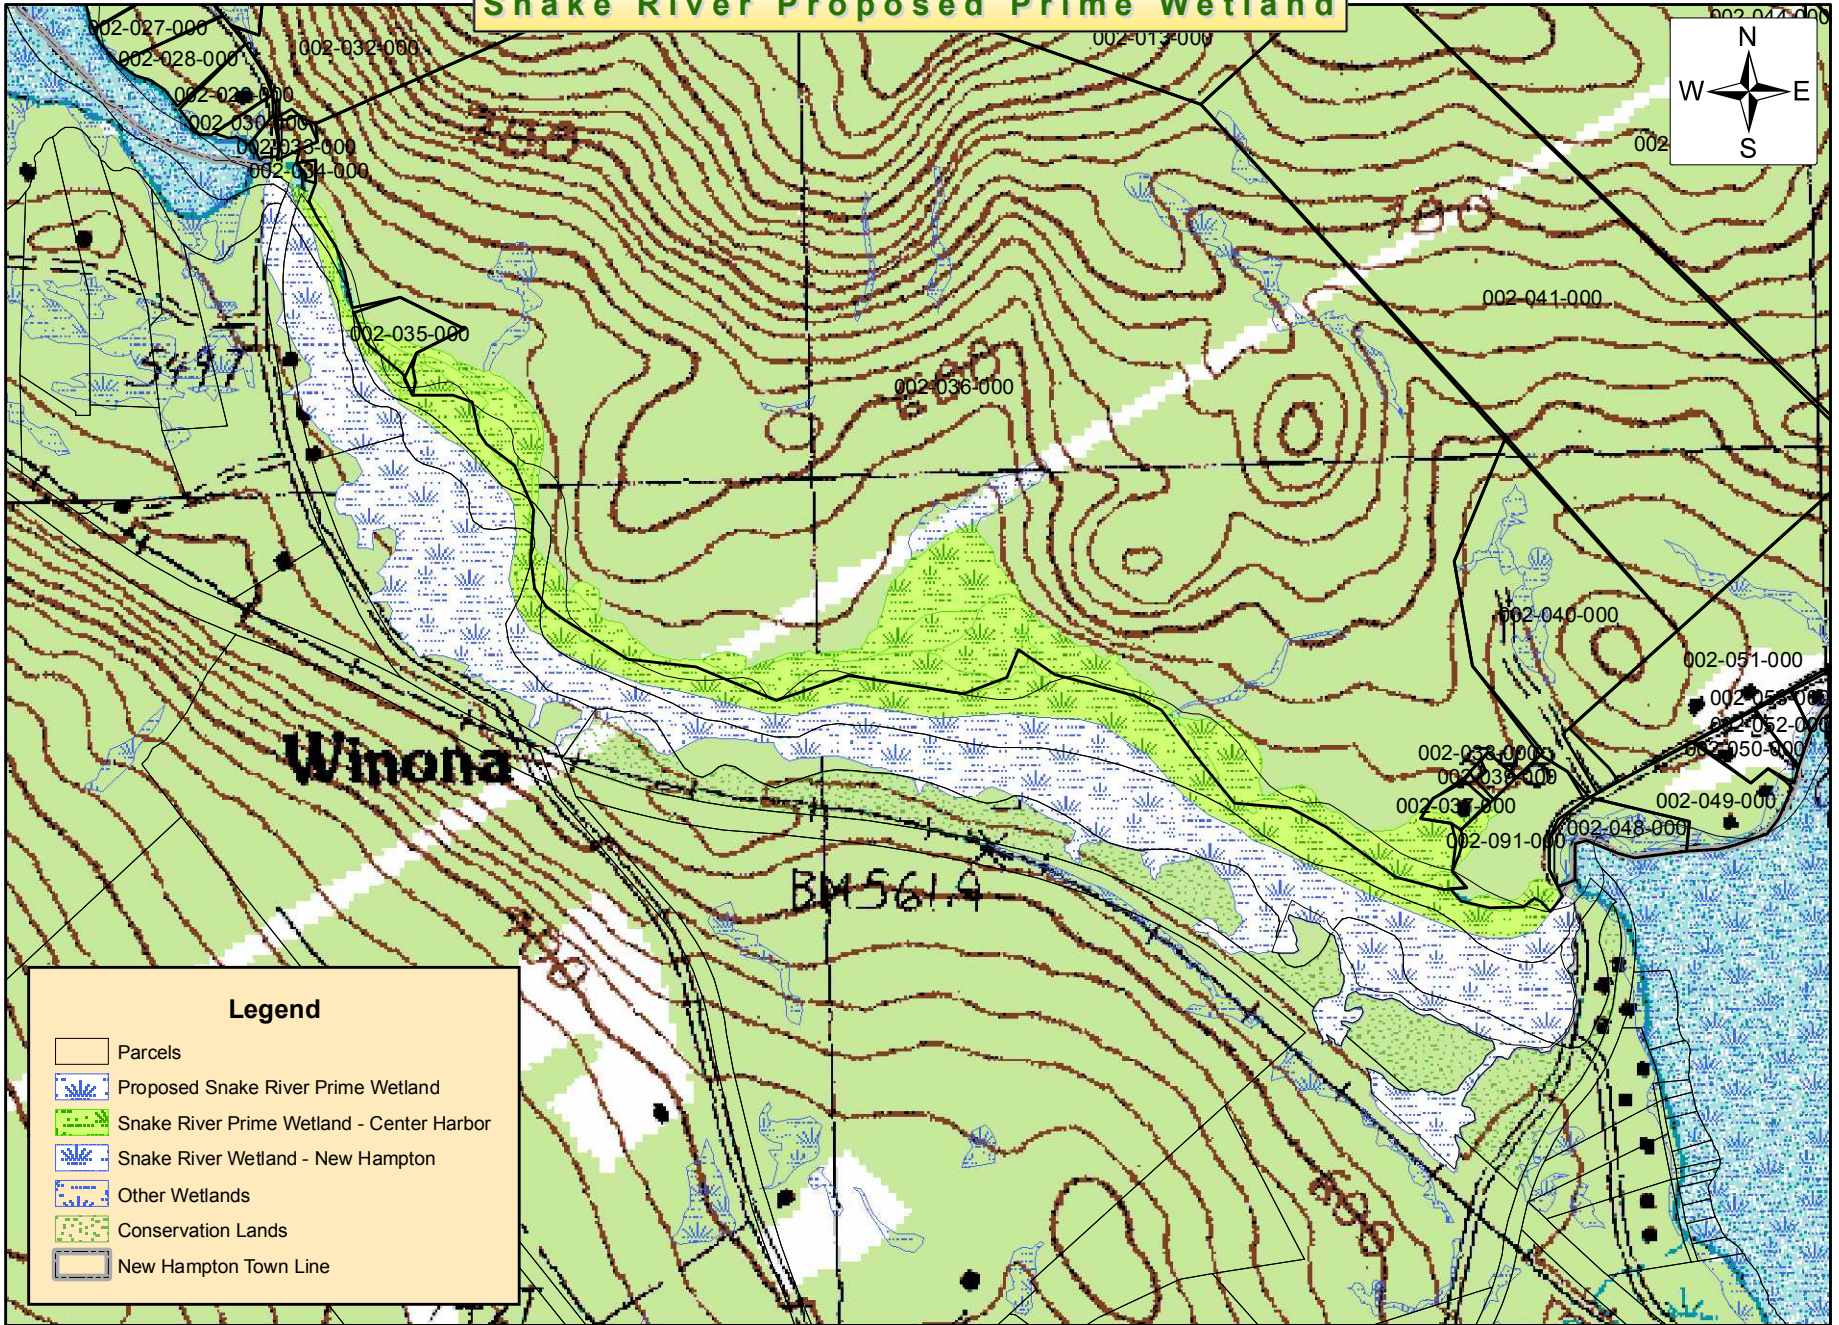

1:7,500

Snake River Proposed Prime Wetland

Legend

- Parcels
- Proposed Snake River Prime Wetland
- Snake River Prime Wetland - Center Harbor
- Snake River Wetland - New Hampton
- Other Wetlands
- Conservation Lands
- New Hampton Town Line